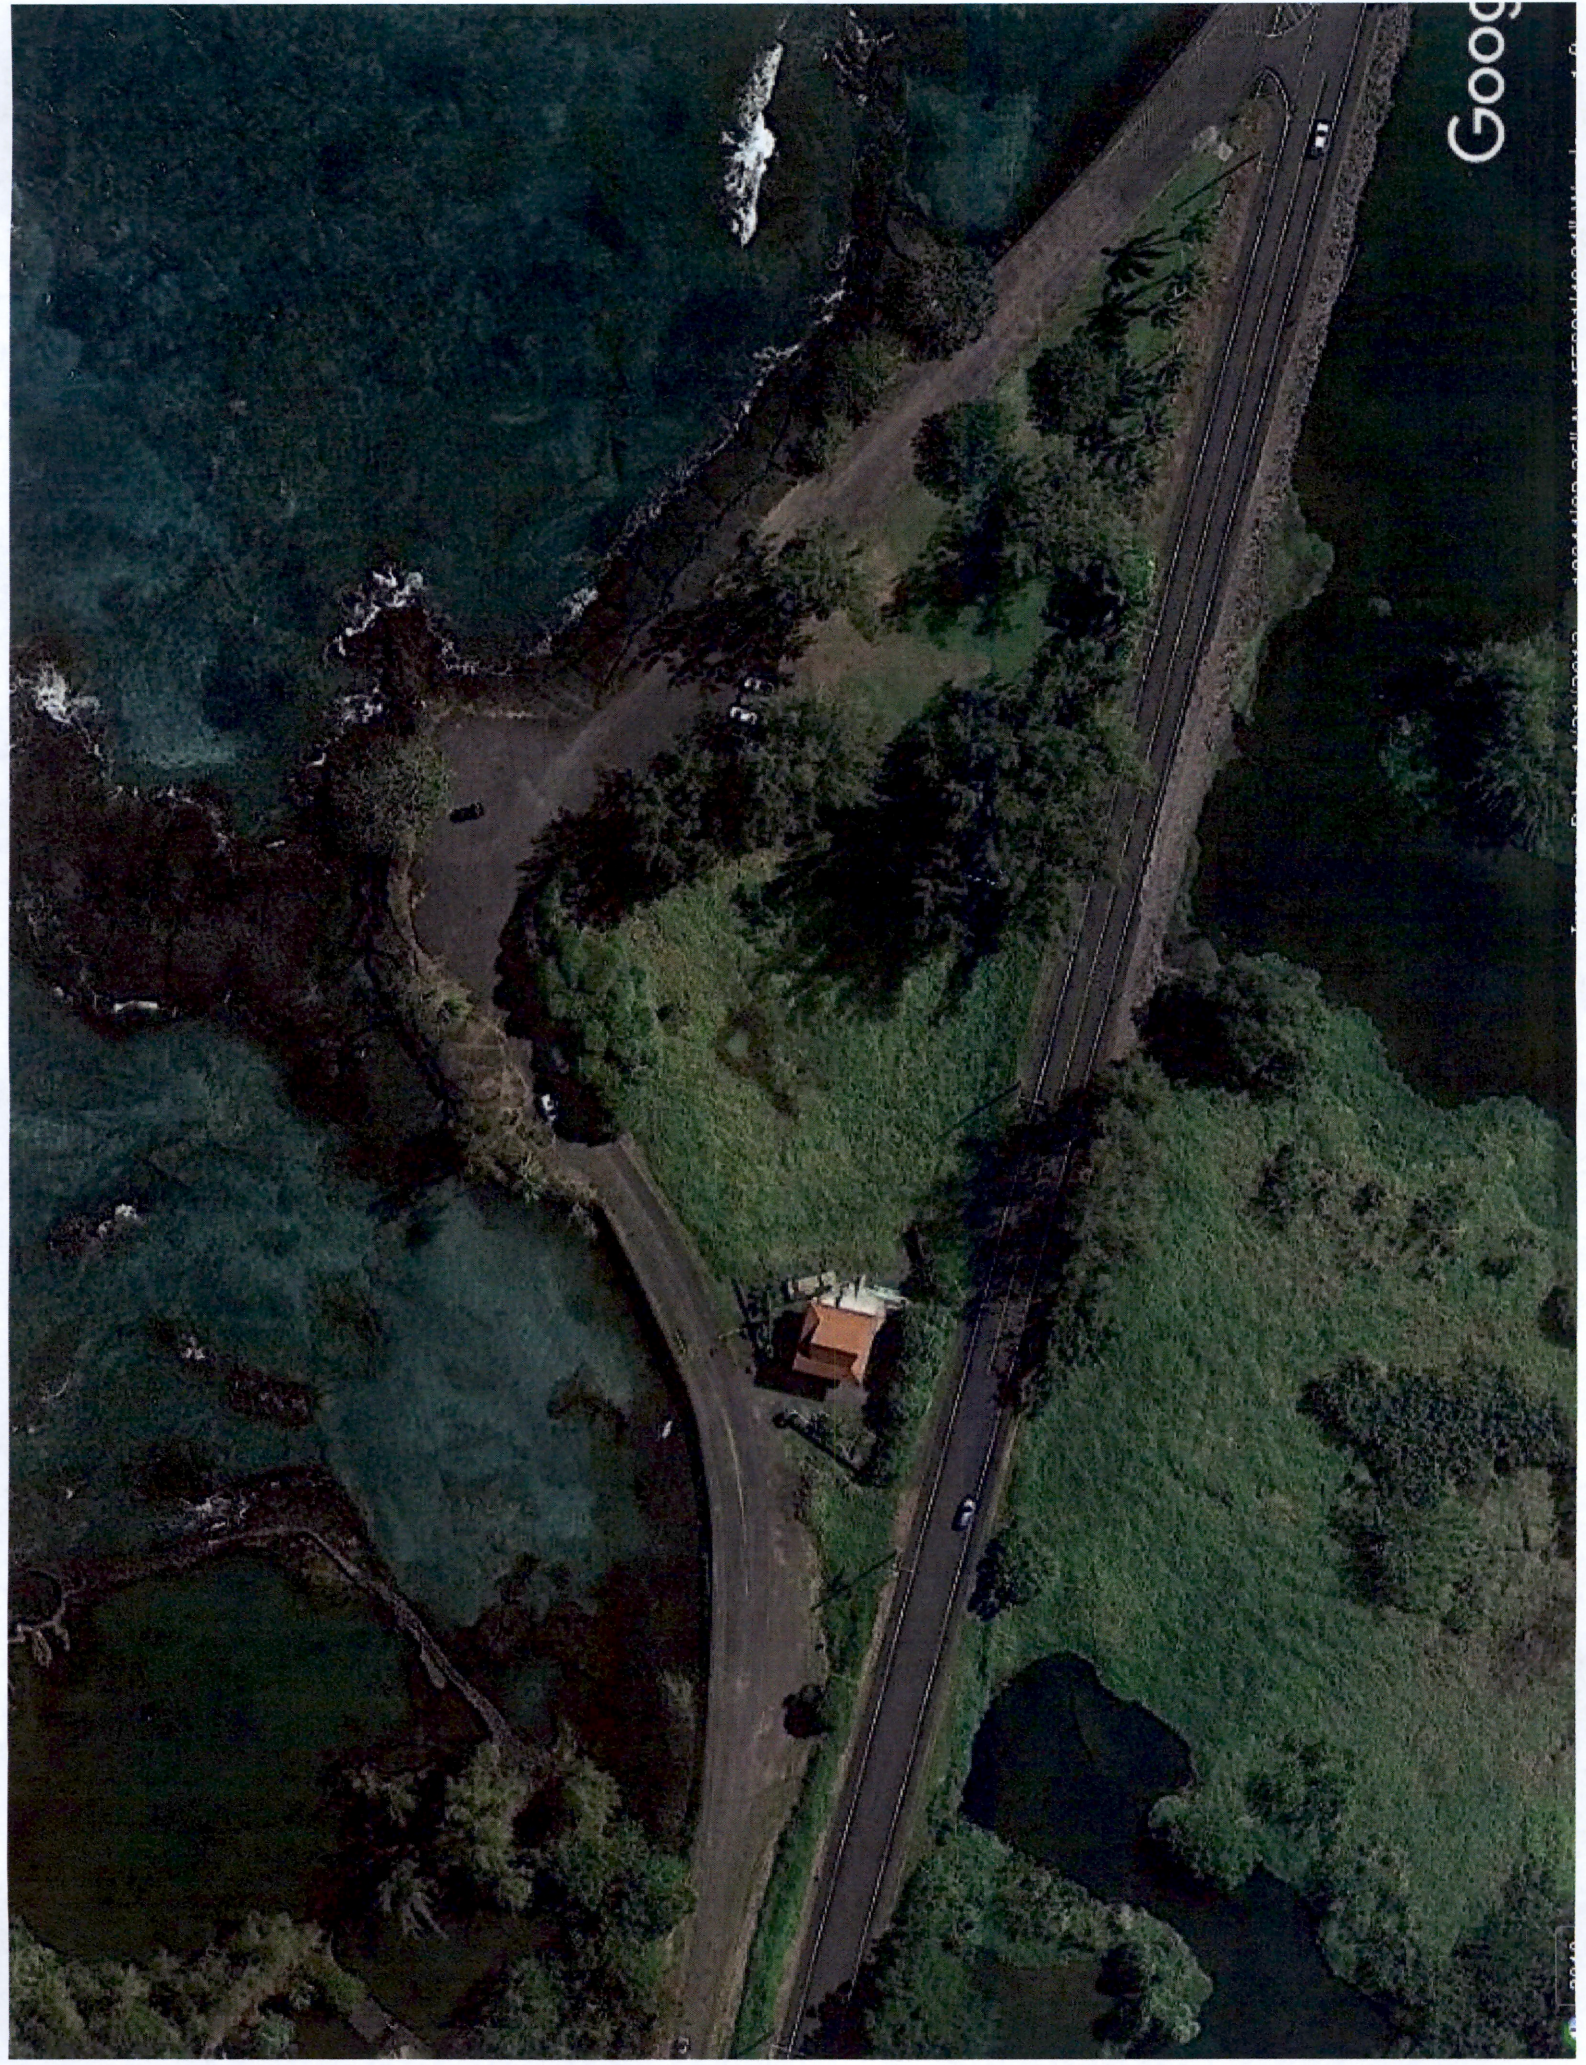

Google

© 2006 Google. All rights reserved. This content downloaded from 129.174.254.254 on Tue, 20 Jun 2016 12:52:04 UTC. All use subject to [Google Terms of Service](#).