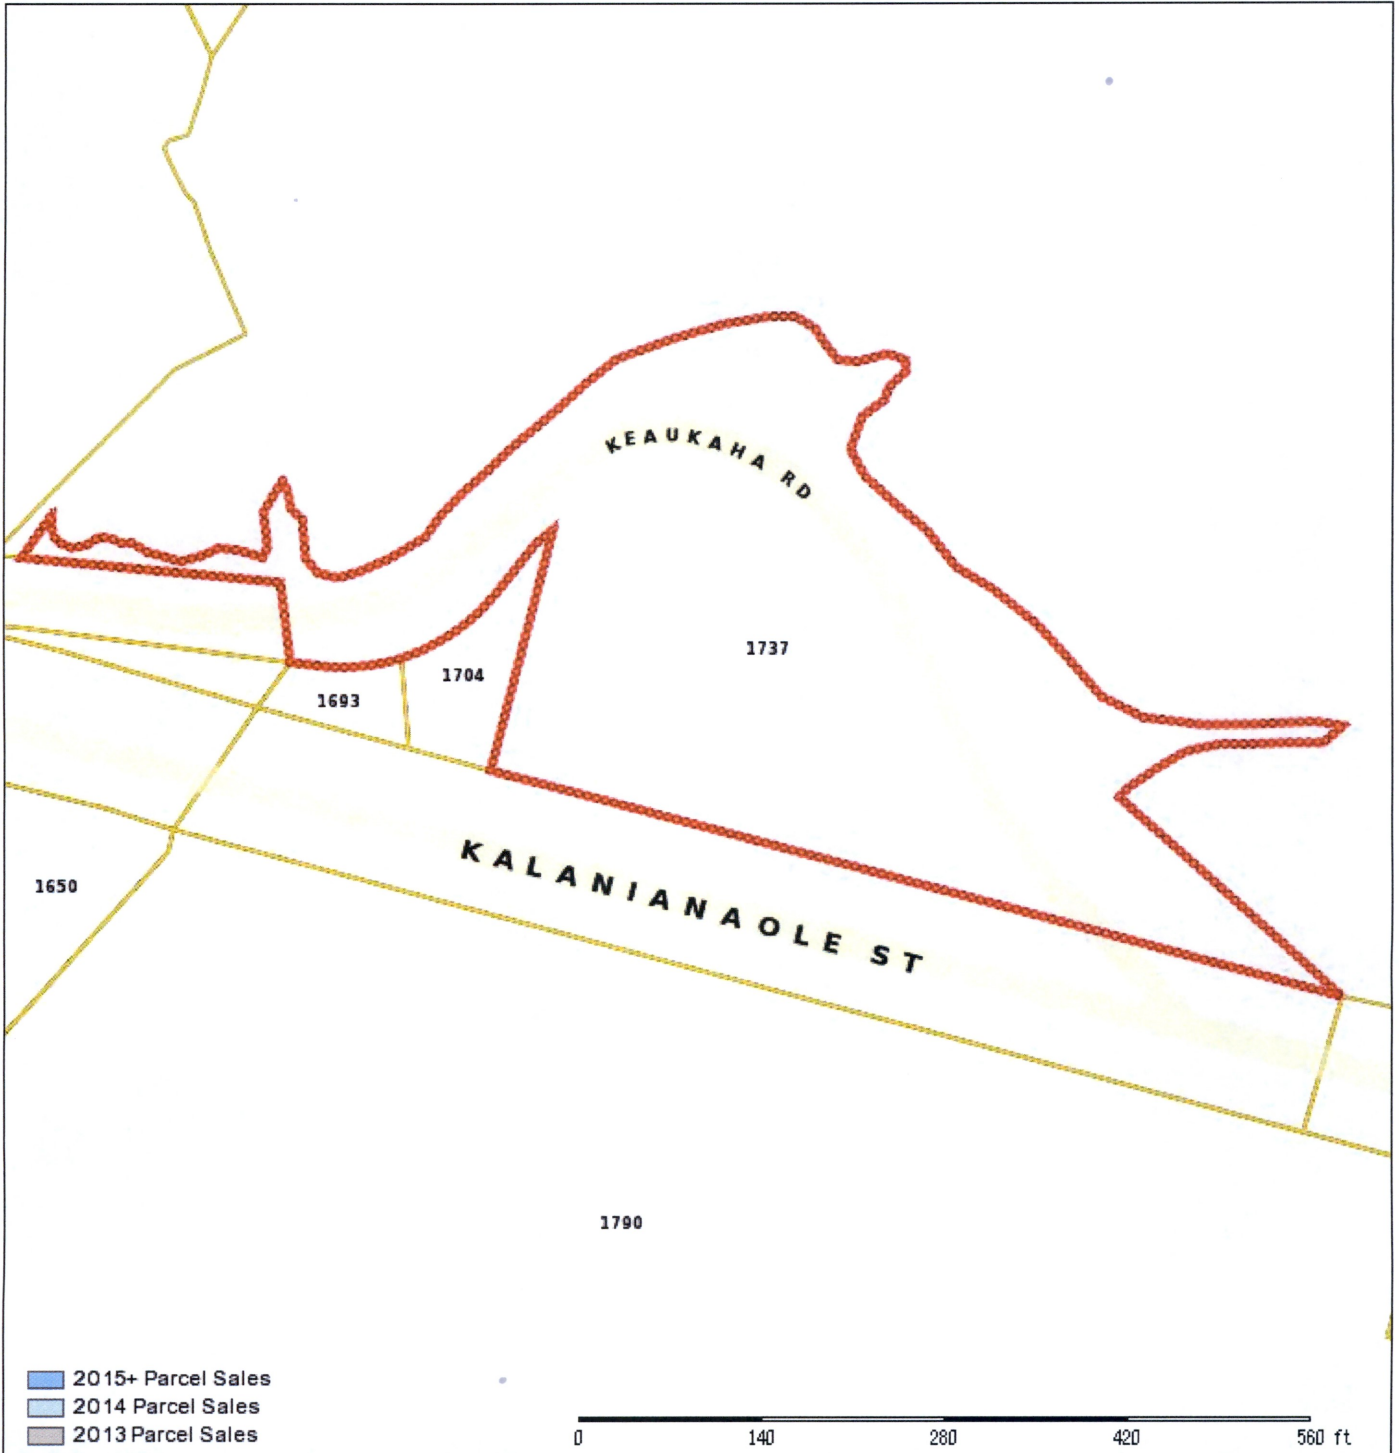

SLL:ps
Att.

Comm. No. 332.1
Ref. To: P/PWPRC
Ref. Date: JUL 06 2017

Hawaii County Assessor			
Parcel: 210160030000 Acres: 3.445			
Name:	STATE OF HAWAII	Land Value	750300
Site:	1737 KEAUKAHA ROAD	Land Exemption	750300
Sale:		Taxable Land Value	0
Mail:		Building Value	13900
		Building Exemption	13900
		Taxable Bldg. Value	0
		Total Taxable Value	0