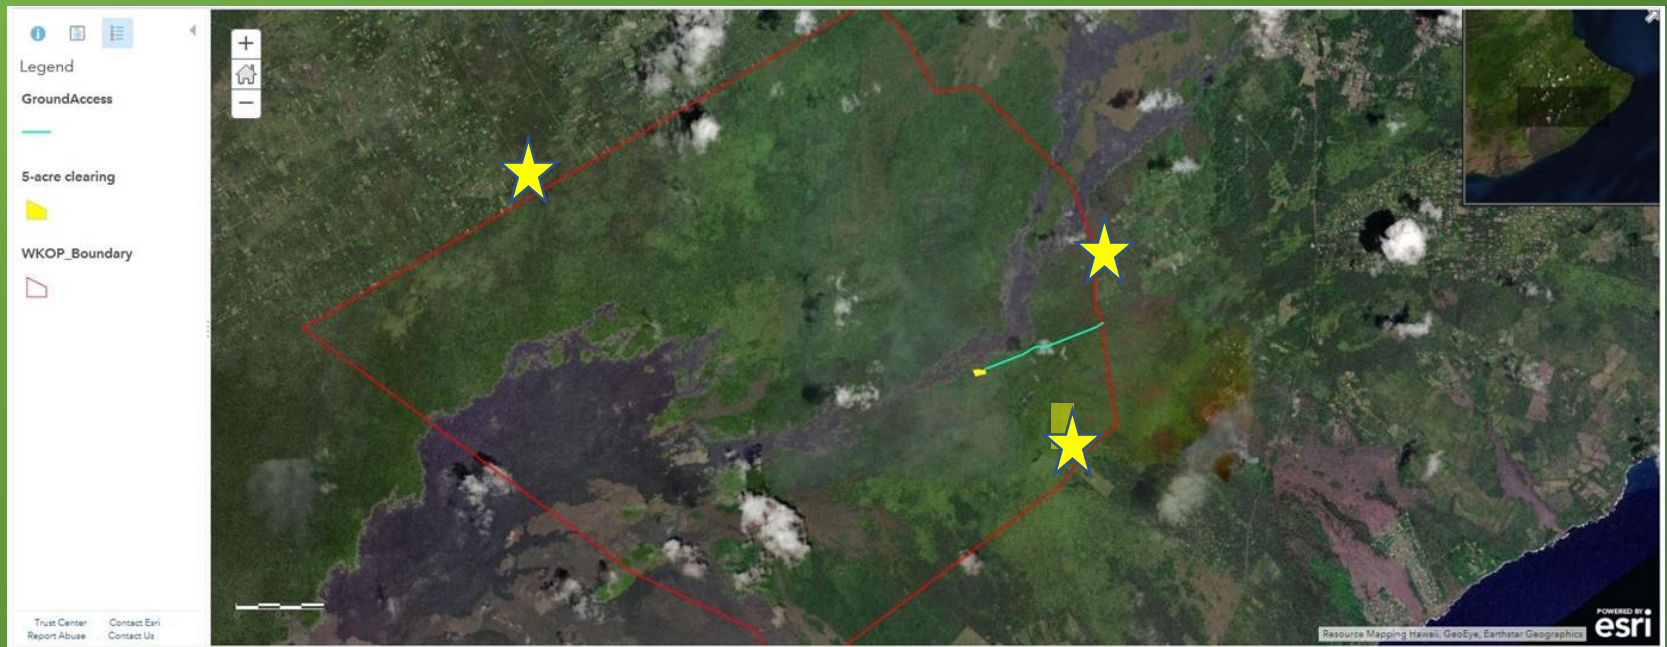

Current CMP Projects

- FWS Fence- R & D species
- Rare plant and animal survey

Rare and Endangered Plant Restoration

Current CMP/CIP
House Rep. Illagan, District 4, Puna

Challenges

Access

Partners & Collaborators