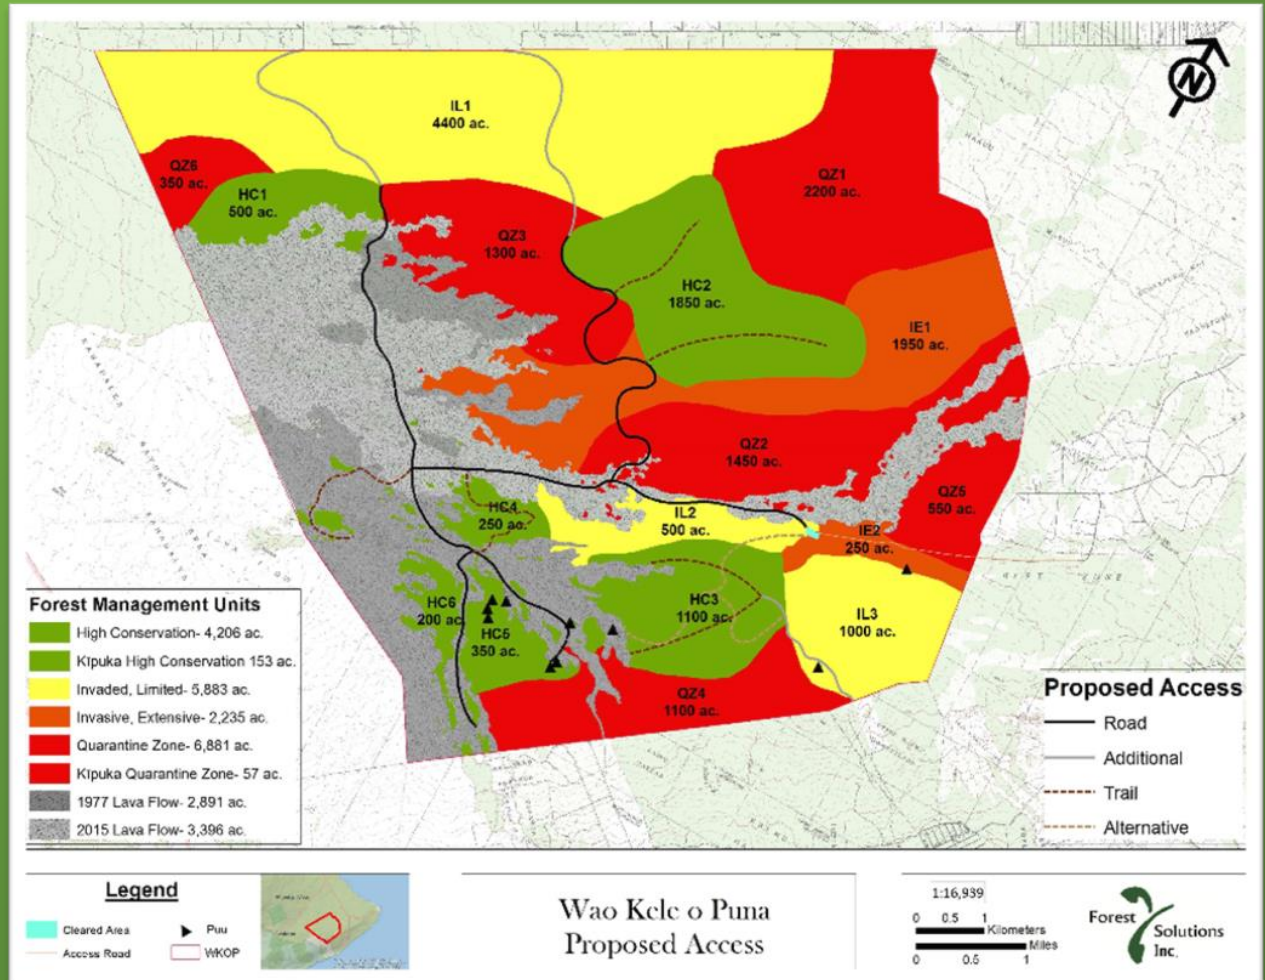

Current CMP Projects

- FWS Fence- R & D species
- Rare plant and animal survey

Rare and Endangered Plant Restoration

Current CMP/CIP
House Rep. Illagan, District 4, Puna

Challenges

Access

Partners & Collaborators