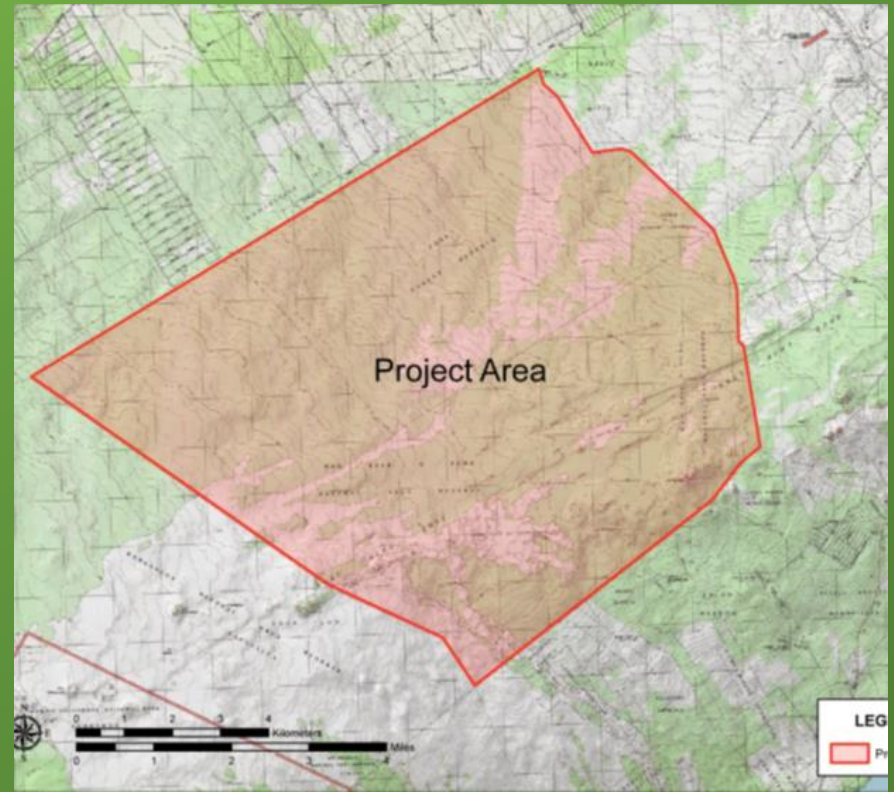

Wao Kele o Puna Forest Reserve

Game Management Advisory Commission

8/16/22

Kalena K. Blakemore, Land Agent, Office of Hawaiian Affairs kalenab@oha.org

Wao Kele o Puna – Upland Rainforest of Puna
Area: 25,856 acres