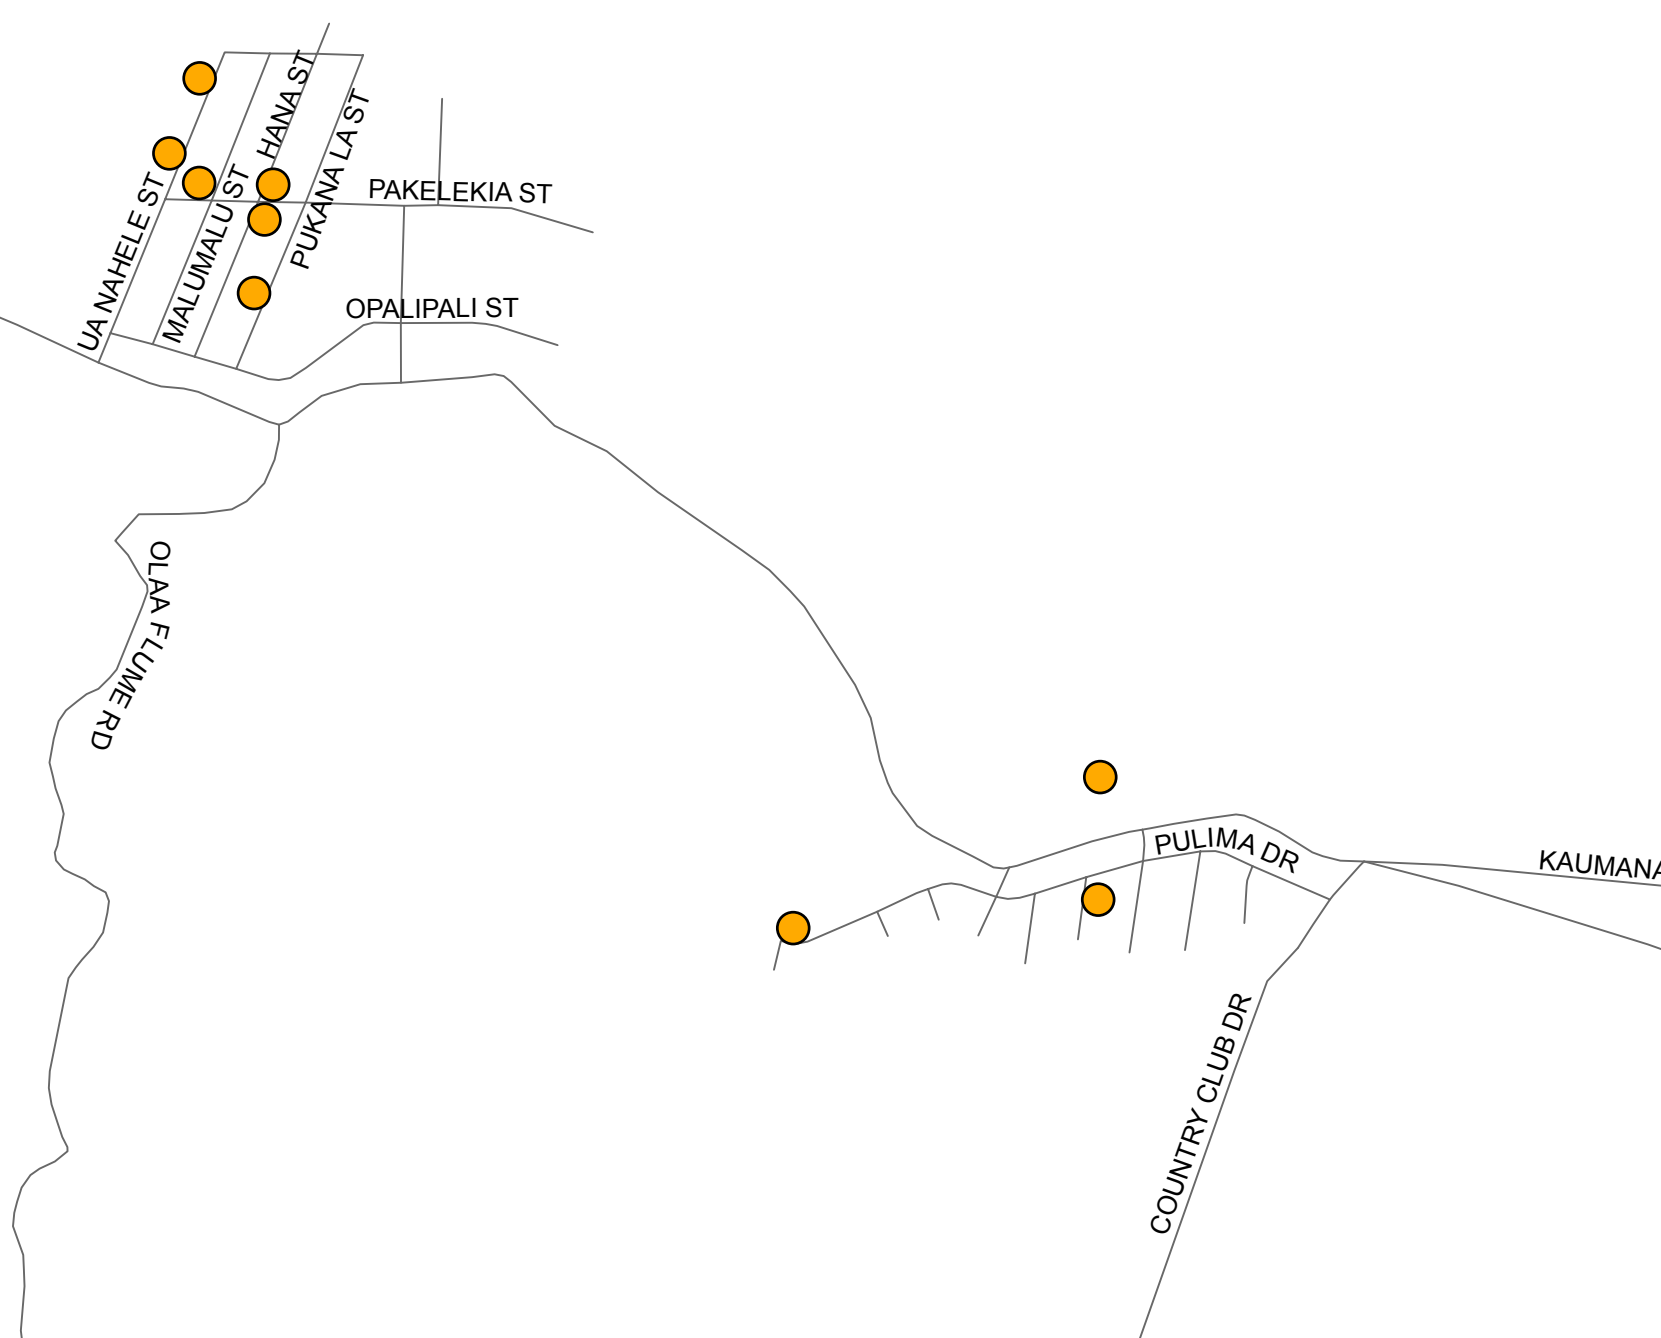

COUNTY OF HAWAII

Department of Public Works

South Hilo Flood February 2008

Preliminary Requests for Assistance

Source:
County of Hawaii Department of Public Works
Civil Defense Agency

Note:
Accuracy of the map is limited to
the accuracy of the data.